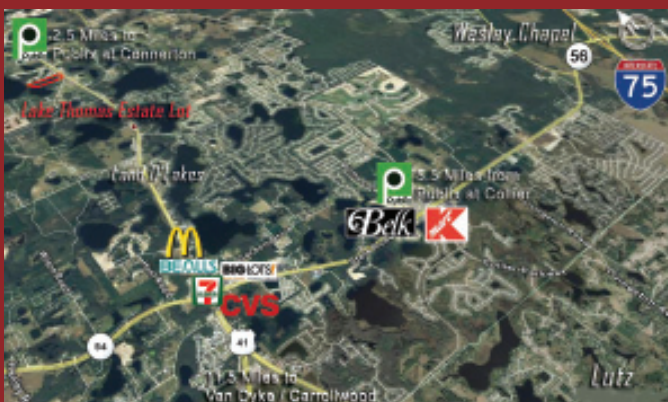

Off the beaten path without leaving Tampa Bay

For one of the most unique opportunities in Tampa Bay, this Lake Thomas estate property offers absolute privacy, an accommodating location and one of Pasco County's most beautiful ski lakes. Your pathway through a gated entry, down the private drive, into your luxury home and down to the boat dock can begin today with a simple conversation; call Boe Ellis with CJellis & Company at (813) 732-0619.

Lake Thomas, Land O'Lakes, Pasco County, Florida

J. Boe Ellis, Broker
jboe@cjellis.com

(813) 732-0619
www.cjellis.com

Lake Thomas, Ski Lake Estate Home Site, Land O'Lakes, FL

... because you want a 180-acre ski lake
... for a back yard

Lake Thomas, Land O'Lakes, Pasco County, Florida

Just far enough

Lake Thomas, in Land O'Lakes, is three miles from Hwy 54. It is just an eight-mile drive to either I-75 to the east, or the Suncoast Parkway to the west. That's Position-A for accessing Tampa and all its existing services, plus the tremendous amount of commercial growth coming to the north on Hwy 41.